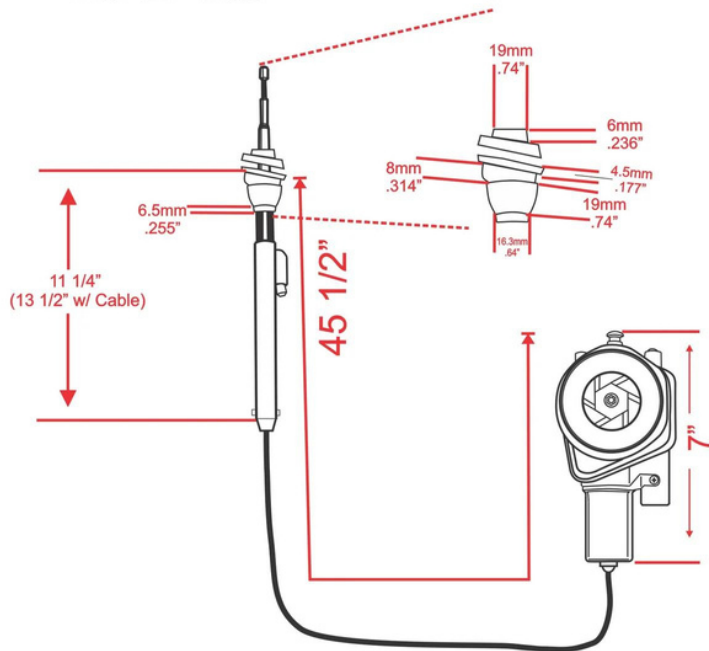

RetroAntenna
USA

Model PA-02 Fully Automatic Power Antenna w/ detachable motor

Multi-directional mounting

Included Angle Head Parts