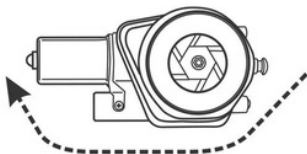

RetroAntenna
USA

Model PA-02 Fully Automatic Power Antenna w/ detachable motor

Multi-directional mounting

Included Angle Head Parts