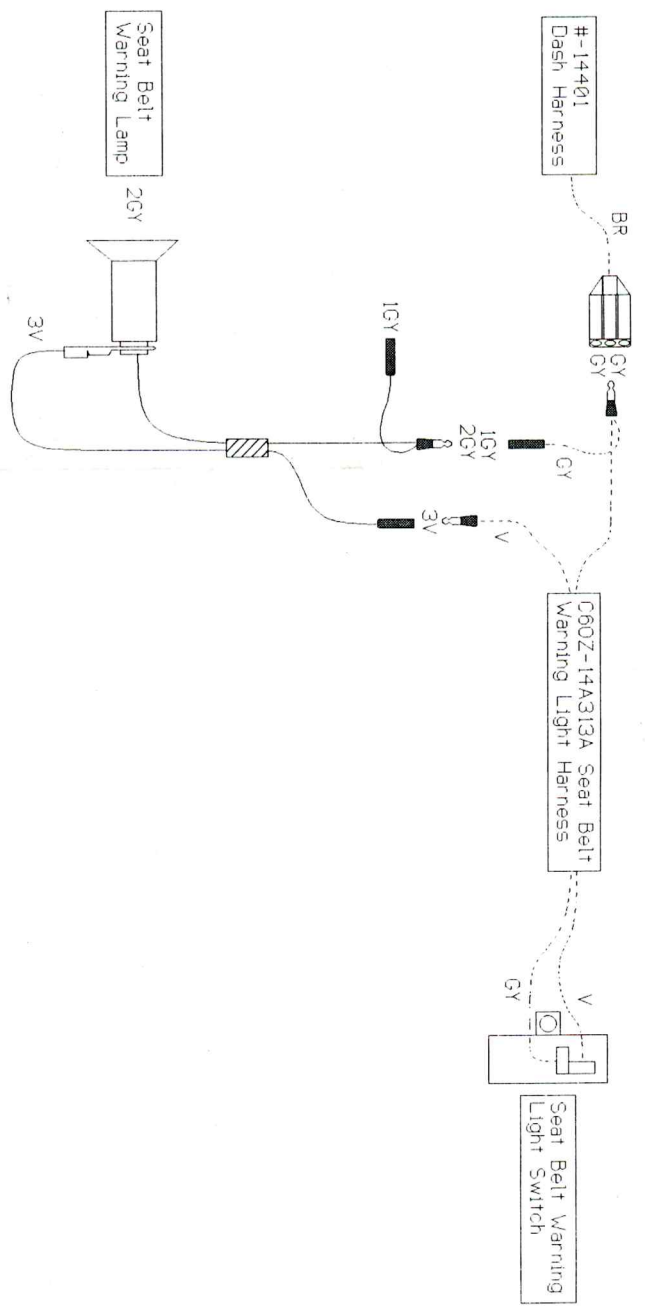

# C60Z-10B925A 66-67 SEAT BELT WARN SOCKET (3224)

66-67 Fairlane & Falcon - 66 Mustang

Color Key  
 G - Green  
 V - Violet  
 Y - Yellow  
 Example: 2GY = Wire #2 Green with yellow mold

Drawn By: CDD  
 Date: 06/29/13