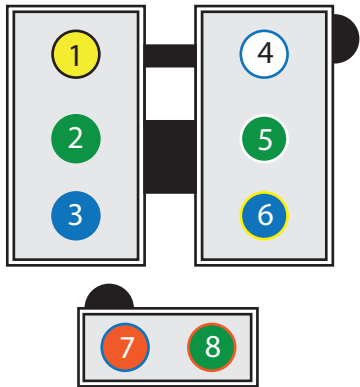

Turn Signal Junction Block Connection, 65-66 Mustang

- 1 Horn Power, Yellow w/Black or all yellow
- 2 Brake lights, Green
- 3 Power, Blue
- 4 RH front flasher, White w/blue
- 5 LH front flasher, Green w/white
- 6 Horn, Blue w/yellow
- 7 RH rear flasher, Orange w/blue
- 8 LH rear flasher, Green w/orange