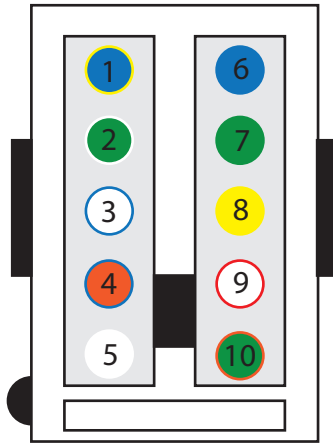

Turn Signal Junction Block Connection, 67 Mustang

- 1 Horn feed, Blue w/yellow
- 2 LH front flasher, Green w/white
- 3 RH front flasher, White w/blue
- 4 RH rear flasher, Orange w/blue
- 5 ?Unknown ??????? 511B
- 6 Turn signal flasher, Blue
- 7 Brake light switch, Green
- 8 Horn power, Yellow
- 9 Emergency flasher, White w/red
- 10 LH rear flasher, Green w/orange