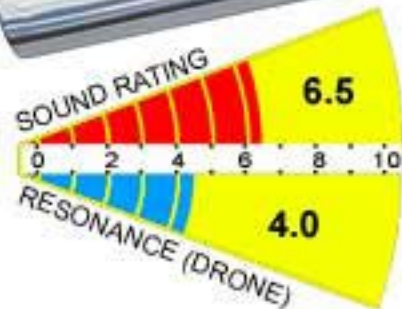

# Street Pro™

Don't let the looks of this muffler fool you. Although at idle, you may cause passengers to immediately reach for their seat belts, upon acceleration, a smooth authoritative tone turns apprehension into a reassuring confidence. This is a great street/strip muffler that will maintain its rich sound qualities for the life of the muffler. Recommended for stock to medium modified vehicles where an aggressive sound is appreciated but not advertised.

# Race Pro™

Sometimes you just gotta have the best of everything. When it comes to flow, you just can't get anything better than our Race Pro Muffler. This baby features a 'straight through' path that guarantees through-put that's 95% of straight tubing! The sound is surprisingly calm considering the absence of any impedance when you look down its barrel. At idle and low RPM cruising, you will not draw much attention, but upon acceleration... bystanders lookout! The Race Pro's aggressive sound is the result of applying a layer of stainless mesh around a unique internal oversized perforated tube, accompanied by a healthy stuffing of basalt acoustic padding before the unit is sealed. Highly recommended for the track where every 1/10th counts. Of course, there are plenty of these mufflers hidden under some fine street machines too. Not recommended on lower horsepower vehicles as low end torque may suffer. Think of these mufflers as large inhalers for your engine. Yet, this is our quietest Muffler!

# Violator™

The Violator is our newest muffler. It flows as much air as our Race-Pro muffler but has an incredibly unique and aggressive sound! The Violator's aggressive sound is the result of an oversized 3.0" unique internal louvered tube with mini sound deflector chambers.