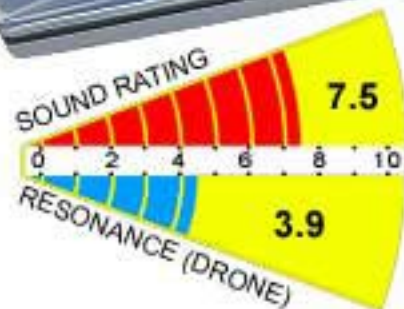

Street Pro™

Don't let the looks of this muffler fool you. Although at idle, you may cause passengers to immediately reach for their seat belts, upon acceleration, a smooth authoritative tone turns apprehension into a reassuring confidence. This is a great street/strip muffler that will maintain its rich sound qualities for the life of the muffler. Recommended for stock to medium modified vehicles where an aggressive sound is appreciated but not advertised.

Race Pro™

Sometimes you just gotta have the best of everything. When it comes to flow, you just can't get anything better than our Race Pro Muffler. This baby features a 'straight through' path that guarantees through-put that's 95% of straight tubing! The sound is surprisingly calm considering the absence of any impedance when you look down its barrel. At idle and low RPM cruising, you will not draw much attention, but upon acceleration... bystanders lookout! The Race Pro's aggressive sound is the result of applying a layer of stainless mesh around a unique internal oversized perforated tube, accompanied by a healthy stuffing of basalt acoustic padding before the unit is sealed. Highly recommended for the track where every 1/10th counts. Of course, there are plenty of these mufflers hidden under some fine street machines too. Not recommended on lower horsepower vehicles as low end torque may suffer. Think of these mufflers as large inhalers for your engine. Yet, this is our quietest Muffler!

Violator™

The Violator is our newest muffler. It flows as much air as our Race-Pro muffler but has an incredibly unique and aggressive sound! The Violator's aggressive sound is the result of an oversized 3.0" unique internal louvered tube with mini sound deflector chambers.