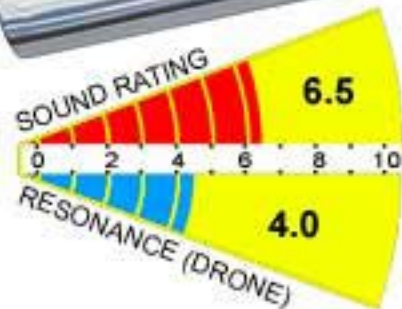

Street Pro™

Don't let the looks of this muffler fool you. Although at idle, you may cause passengers to immediately reach for their seat belts, upon acceleration, a smooth authoritative tone turns apprehension into a reassuring confidence. This is a great street/strip muffler that will maintain its rich sound qualities for the life of the muffler. Recommended for stock to medium modified vehicles where an aggressive sound is appreciated but not advertised.

Race Pro™

Sometimes you just gotta have the best of everything. When it comes to flow, you just can't get anything better than our Race Pro Muffler. This baby features a 'straight through' path that guarantees through-put that's 95% of straight tubing! The sound is surprisingly calm considering the absence of any impedance when you look down its barrel. At idle and low RPM cruising, you will not draw much attention, but upon acceleration... bystanders lookout! The Race Pro's aggressive sound is the result of applying a layer of stainless mesh around a unique internal oversized perforated tube, accompanied by a healthy stuffing of basalt acoustic padding before the unit is sealed. Highly recommended for the track where every 1/10th counts. Of course, there are plenty of these mufflers hidden under some fine street machines too. Not recommended on lower horsepower vehicles as low end torque may suffer. Think of these mufflers as large inhalers for your engine. Yet, this is our quietest Muffler!

Violator™

The Violator is our newest muffler. It flows as much air as our Race-Pro muffler but has an incredibly unique and aggressive sound! The Violator's aggressive sound is the result of an oversized 3.0" unique internal louvered tube with mini sound deflector chambers.